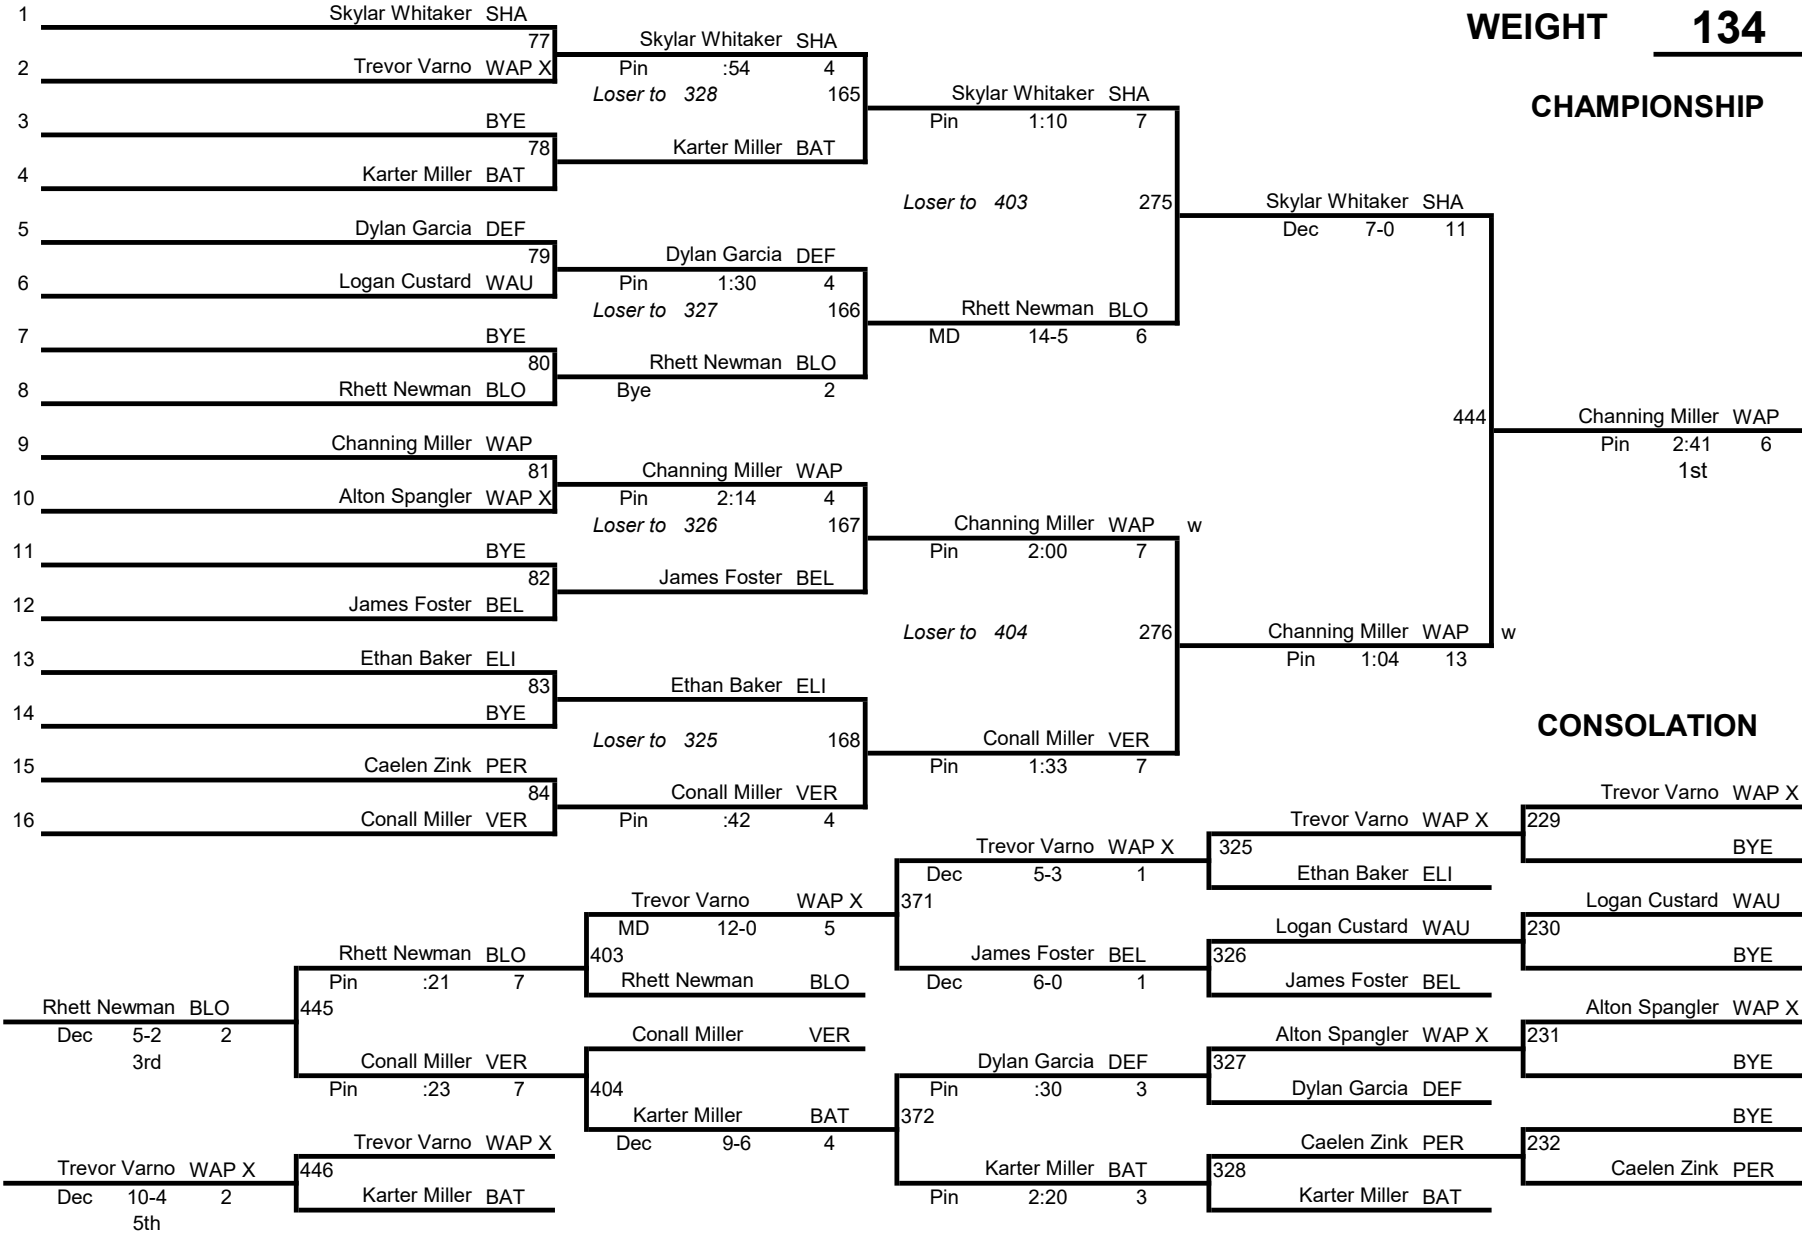

2024 MIDWEST WRESTLING CLASSIC

WEIGHT 134

CHAMPIONSHIP