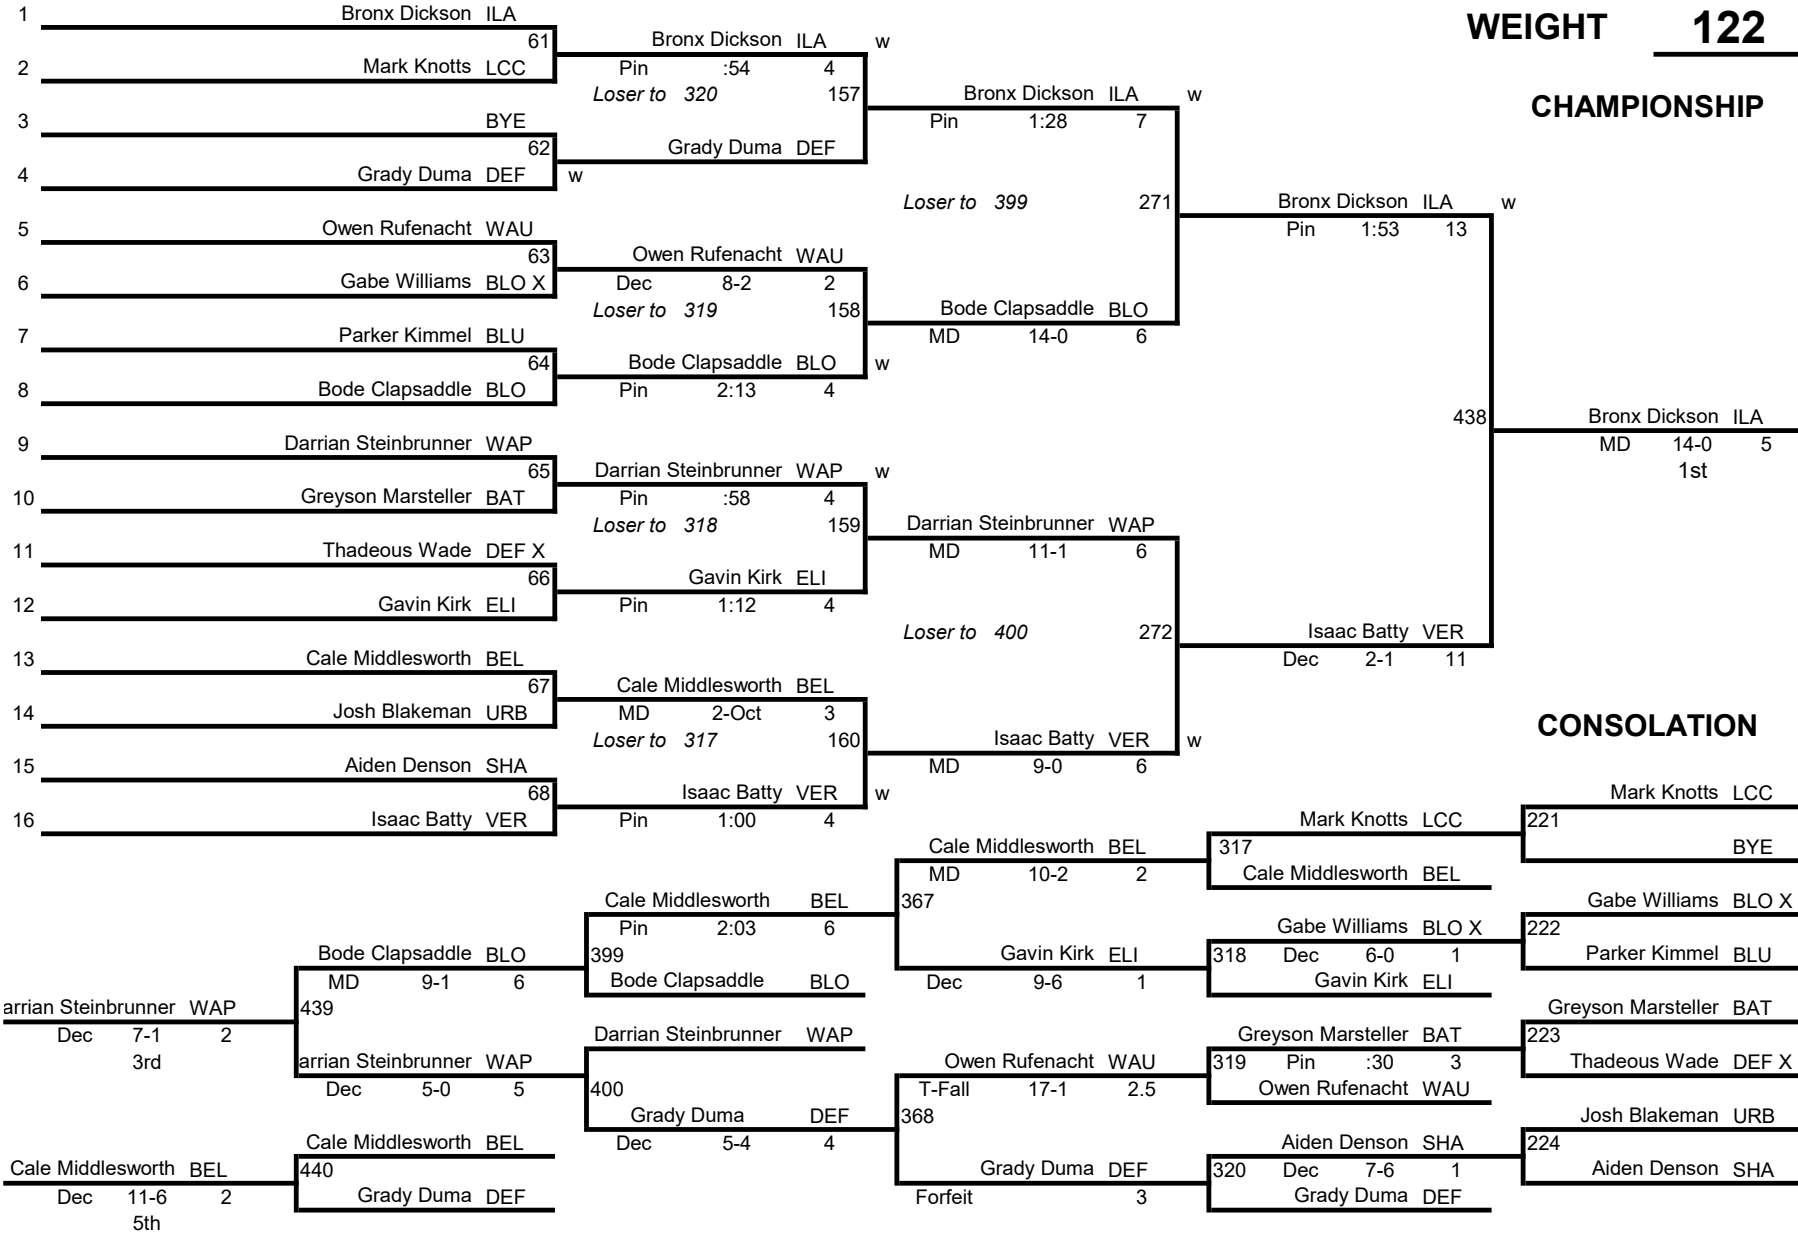

2024 MIDWEST WRESTLING CLASSIC

WEIGHT 92

CHAMPIONSHIP

2024 MIDWEST WRESTLING CLASSIC

WEIGHT 104

CHAMPIONSHIP

2024 MIDWEST WRESTLING CLASSIC

WEIGHT 110

CHAMPIONSHIP

2024 MIDWEST WRESTLING CLASSIC

WEIGHT 116

CHAMPIONSHIP

2024 MIDWEST WRESTLING CLASSIC

WEIGHT 122

CHAMPIONSHIP

2024 MIDWEST WRESTLING CLASSIC