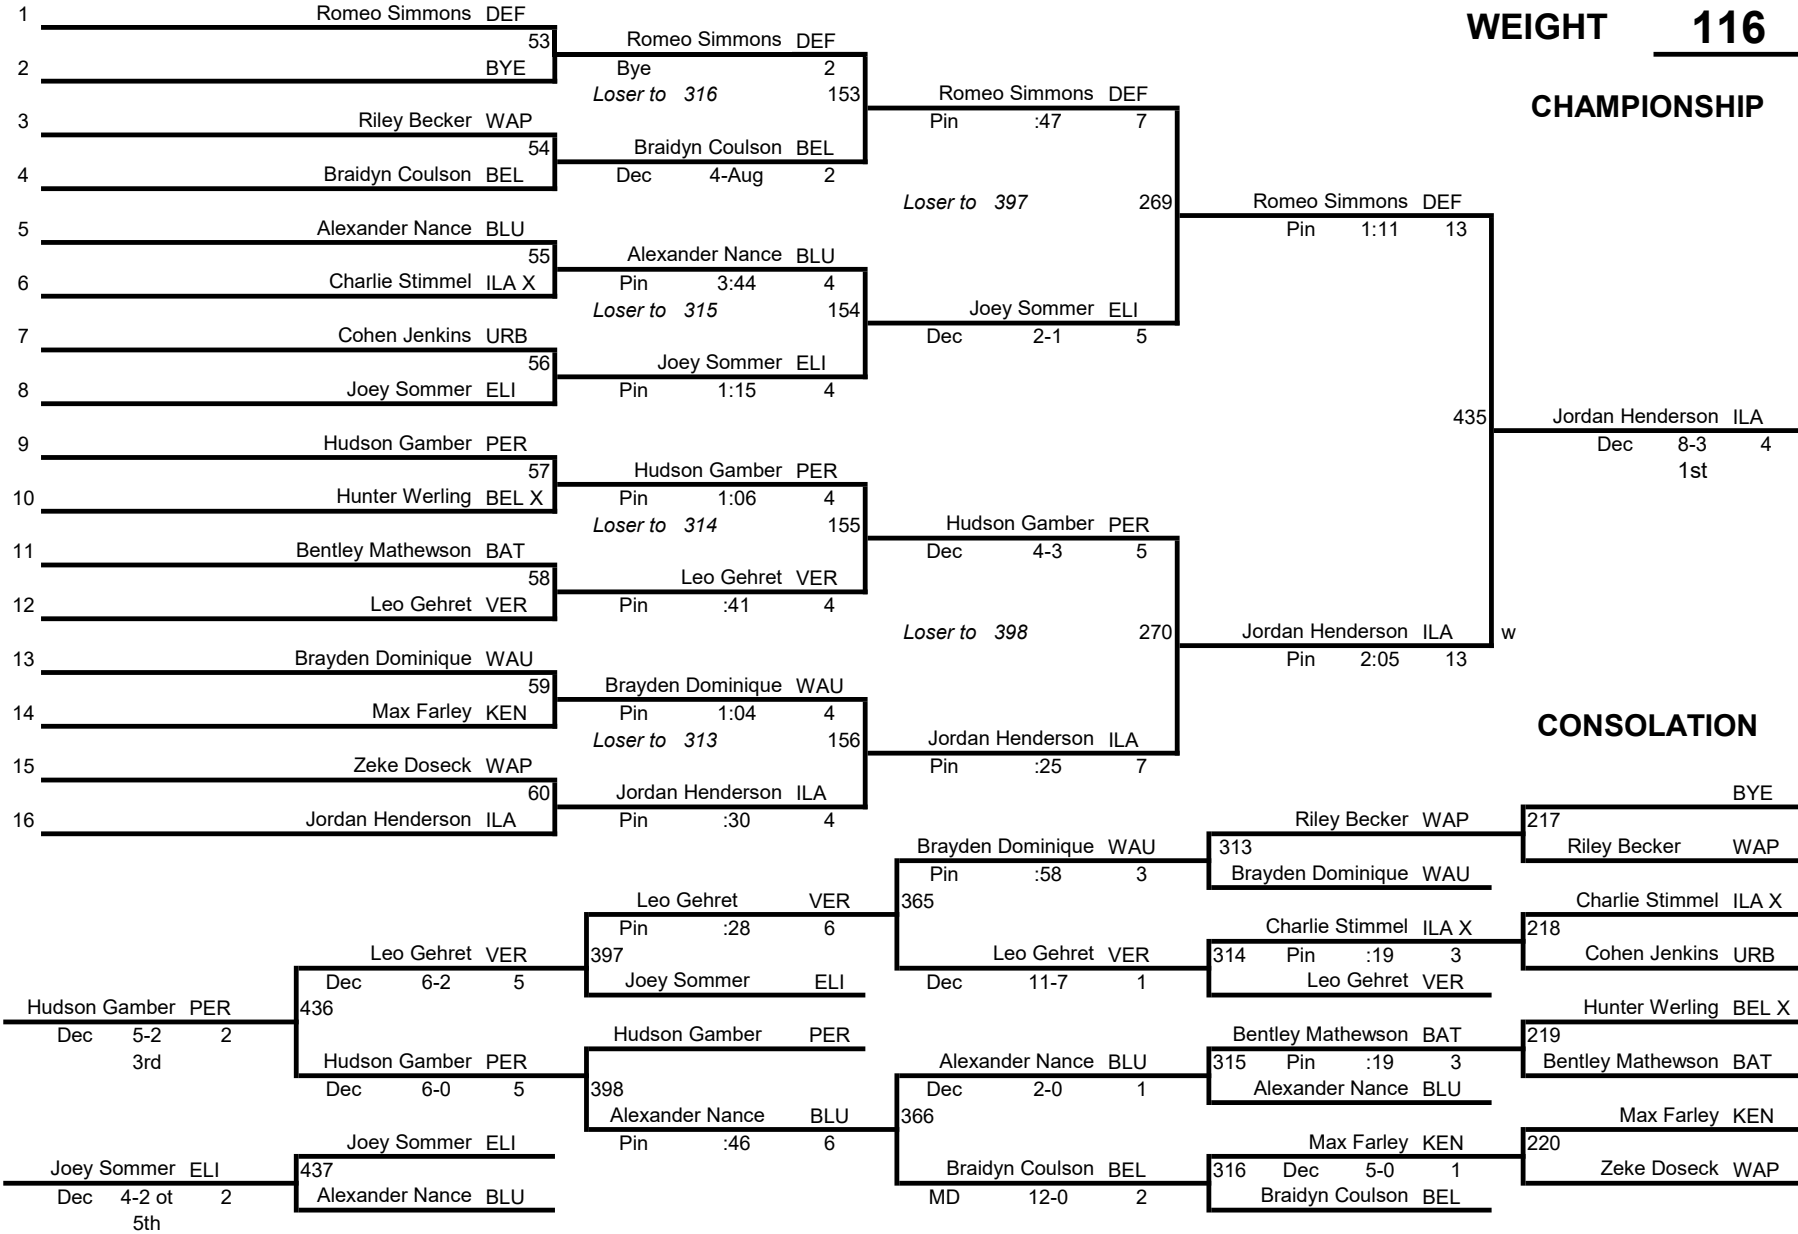

2024 MIDWEST WRESTLING CLASSIC

WEIGHT 92

CHAMPIONSHIP

2024 MIDWEST WRESTLING CLASSIC

WEIGHT 104

CHAMPIONSHIP

2024 MIDWEST WRESTLING CLASSIC

WEIGHT 110

CHAMPIONSHIP

2024 MIDWEST WRESTLING CLASSIC

WEIGHT 116

CHAMPIONSHIP

2024 MIDWEST WRESTLING CLASSIC

WEIGHT 122

CHAMPIONSHIP

2024 MIDWEST WRESTLING CLASSIC

WEIGHT 134

CHAMPIONSHIP

2024 MIDWEST WRESTLING CLASSIC

WEIGHT 150

CHAMPIONSHIP

2024 MIDWEST WRESTLING CLASSIC

WEIGHT 205

CHAMPIONSHIP