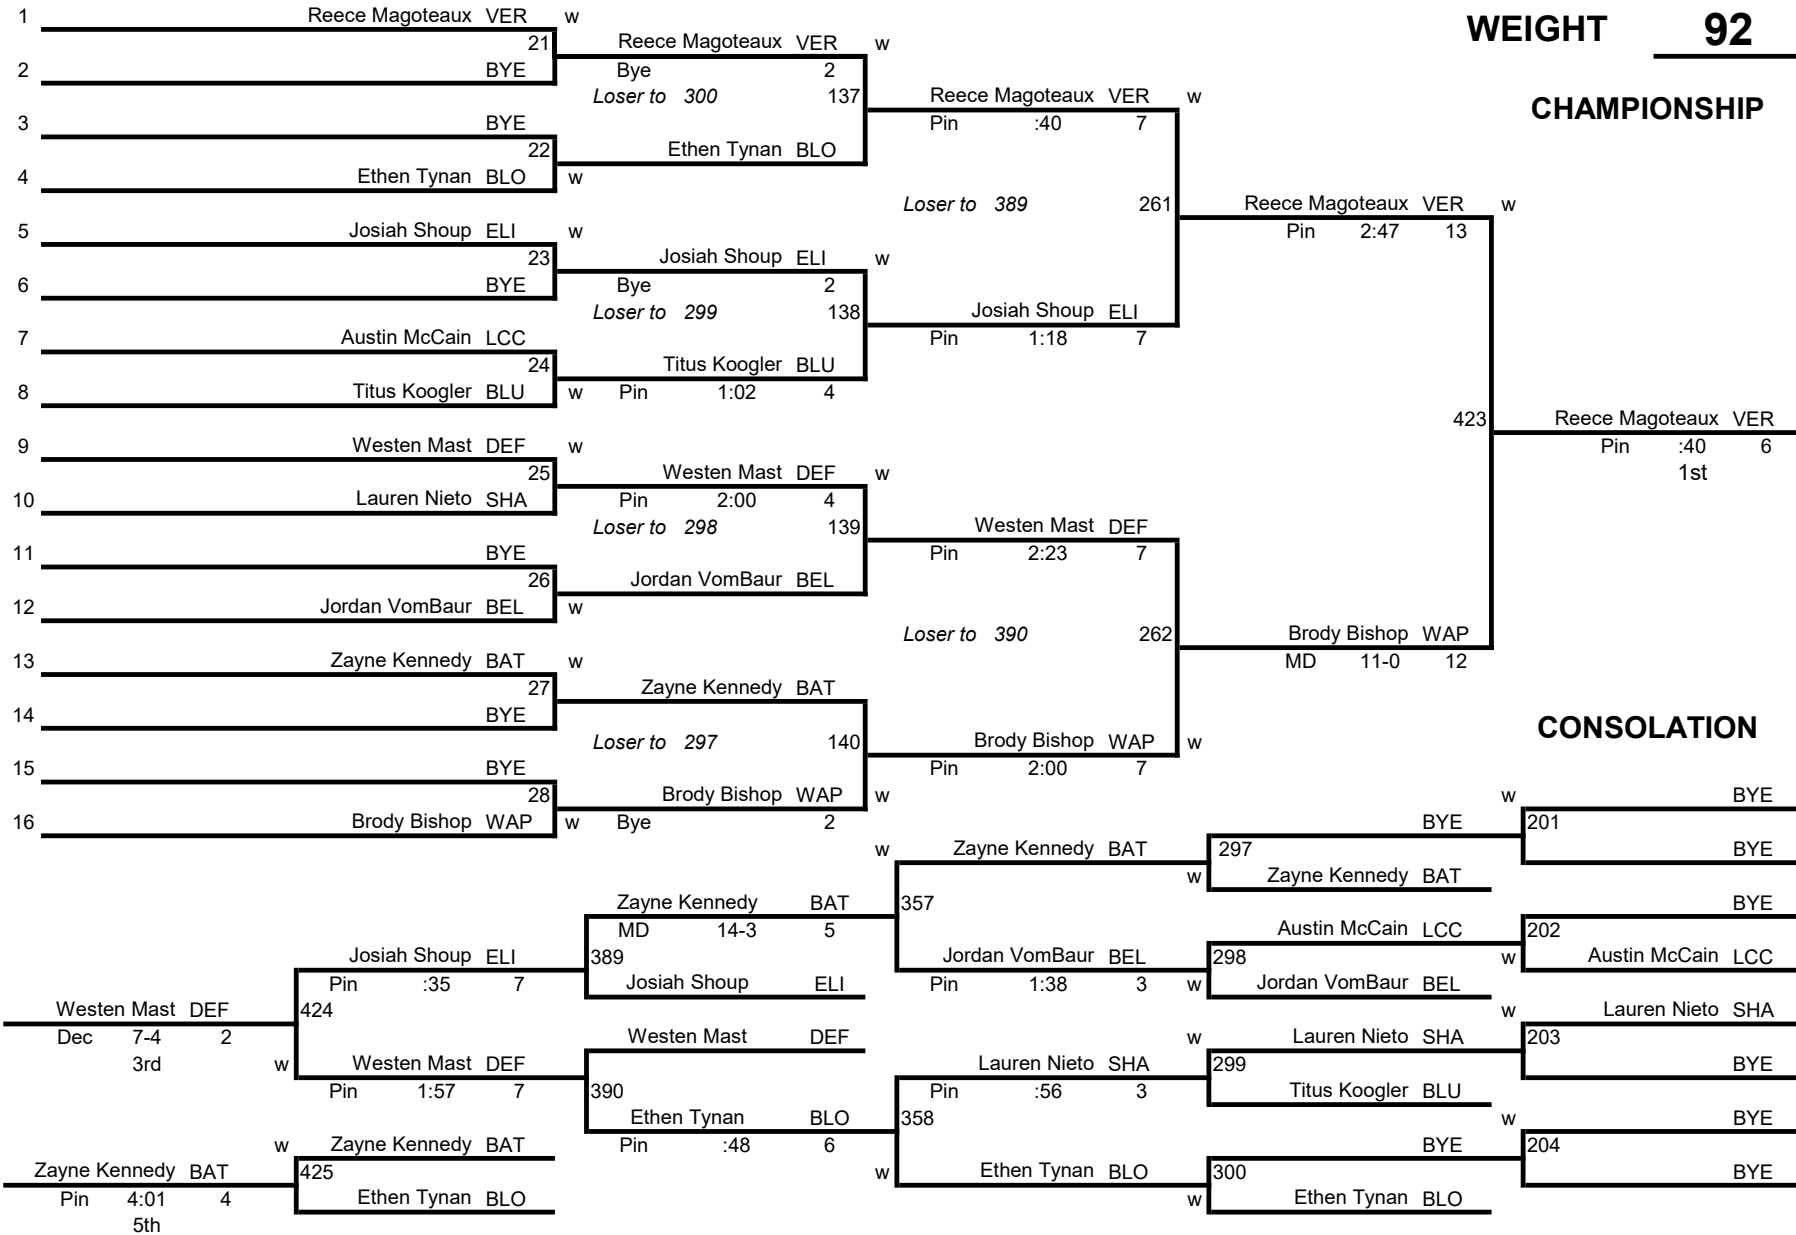

2024 MIDWEST WRESTLING CLASSIC

WEIGHT 92

CHAMPIONSHIP

2024 MIDWEST WRESTLING CLASSIC

WEIGHT 104

CHAMPIONSHIP

2024 MIDWEST WRESTLING CLASSIC

WEIGHT 110

CHAMPIONSHIP

2024 MIDWEST WRESTLING CLASSIC

WEIGHT 116

CHAMPIONSHIP

2024 MIDWEST WRESTLING CLASSIC

WEIGHT 122

CHAMPIONSHIP

2024 MIDWEST WRESTLING CLASSIC

WEIGHT 134

CHAMPIONSHIP

2024 MIDWEST WRESTLING CLASSIC

WEIGHT 150

CHAMPIONSHIP

2024 MIDWEST WRESTLING CLASSIC

WEIGHT 205

CHAMPIONSHIP