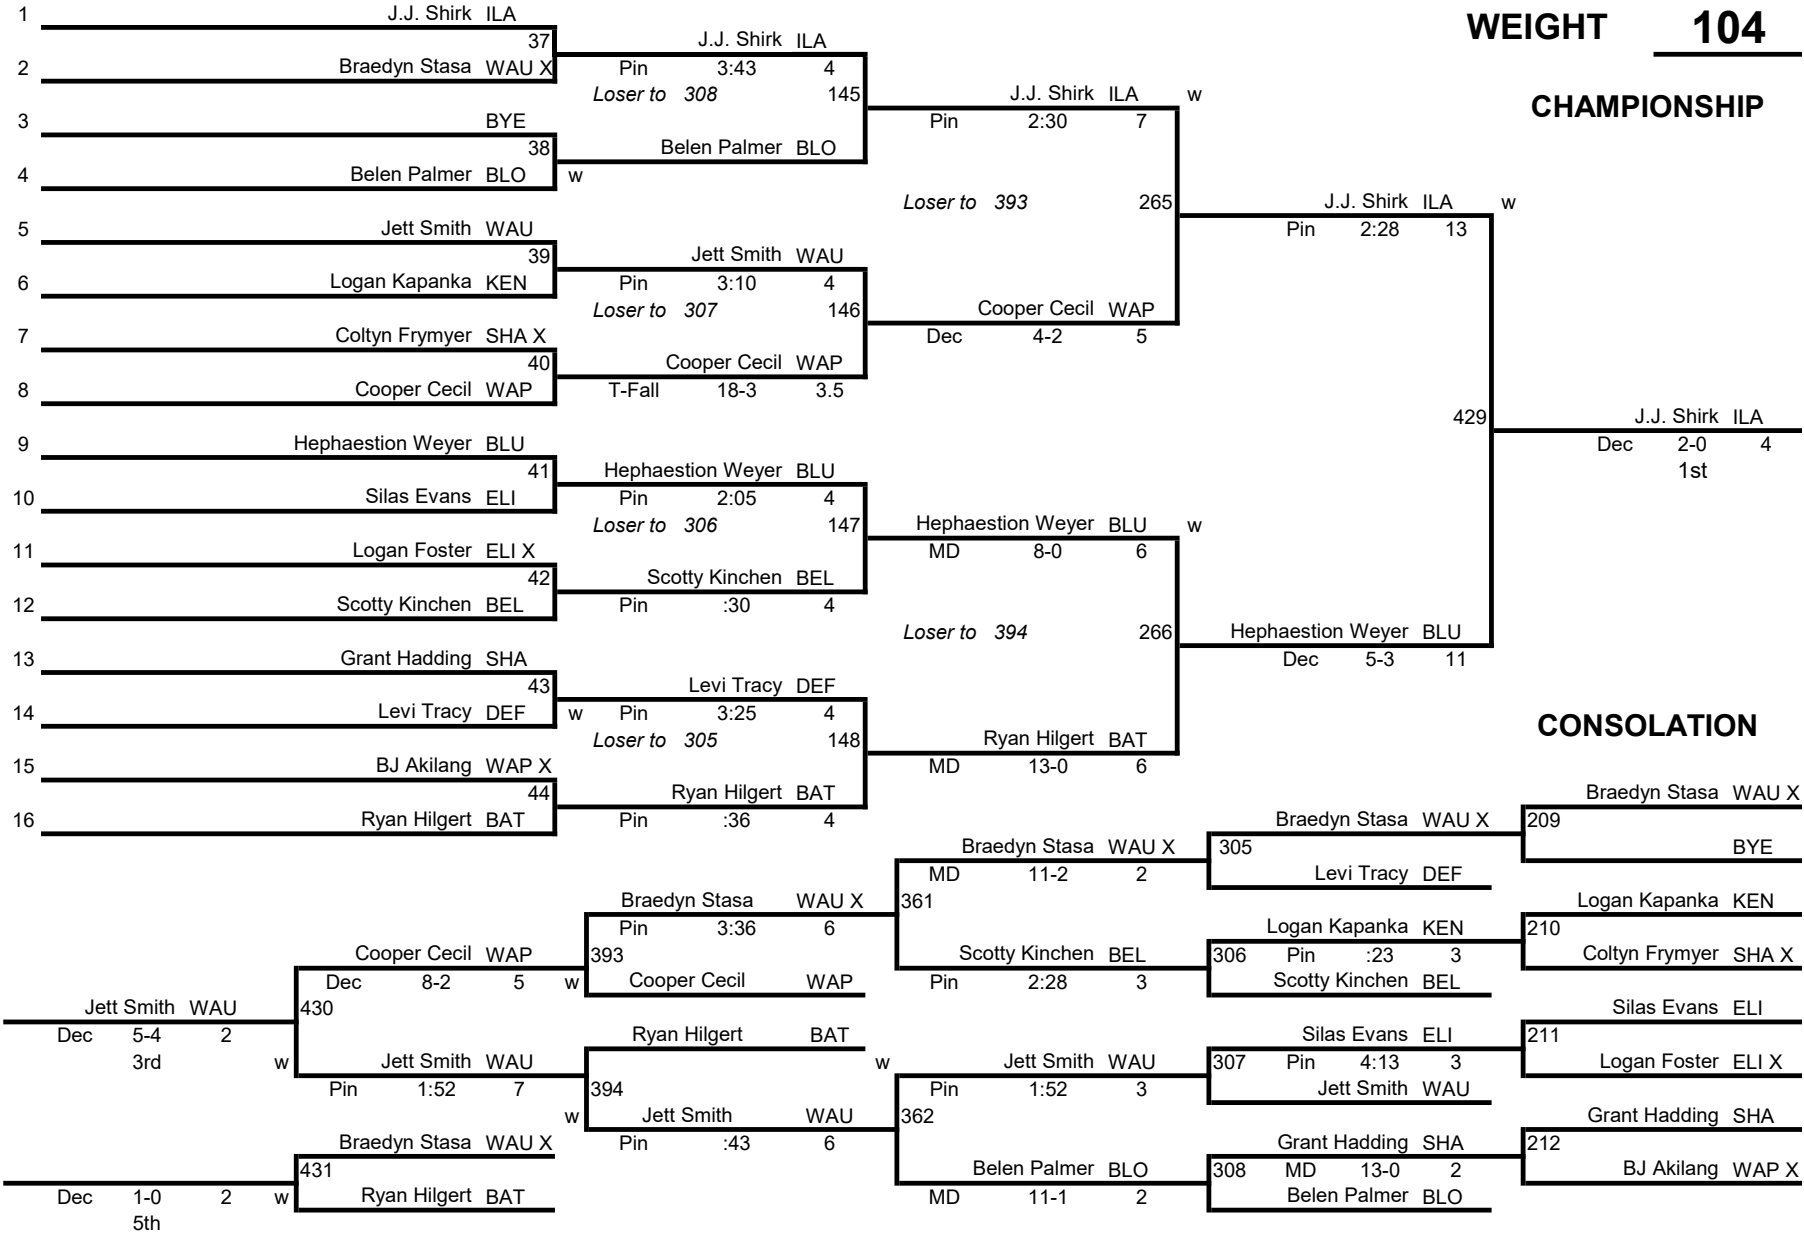

2024 MIDWEST WRESTLING CLASSIC

WEIGHT 92

CHAMPIONSHIP

2024 MIDWEST WRESTLING CLASSIC

WEIGHT 104

CHAMPIONSHIP

2024 MIDWEST WRESTLING CLASSIC

WEIGHT 110

CHAMPIONSHIP

2024 MIDWEST WRESTLING CLASSIC

WEIGHT 116

CHAMPIONSHIP

2024 MIDWEST WRESTLING CLASSIC

WEIGHT 122

CHAMPIONSHIP

2024 MIDWEST WRESTLING CLASSIC

WEIGHT 134

CHAMPIONSHIP

2024 MIDWEST WRESTLING CLASSIC

WEIGHT 150

CHAMPIONSHIP

2024 MIDWEST WRESTLING CLASSIC

WEIGHT 205

CHAMPIONSHIP