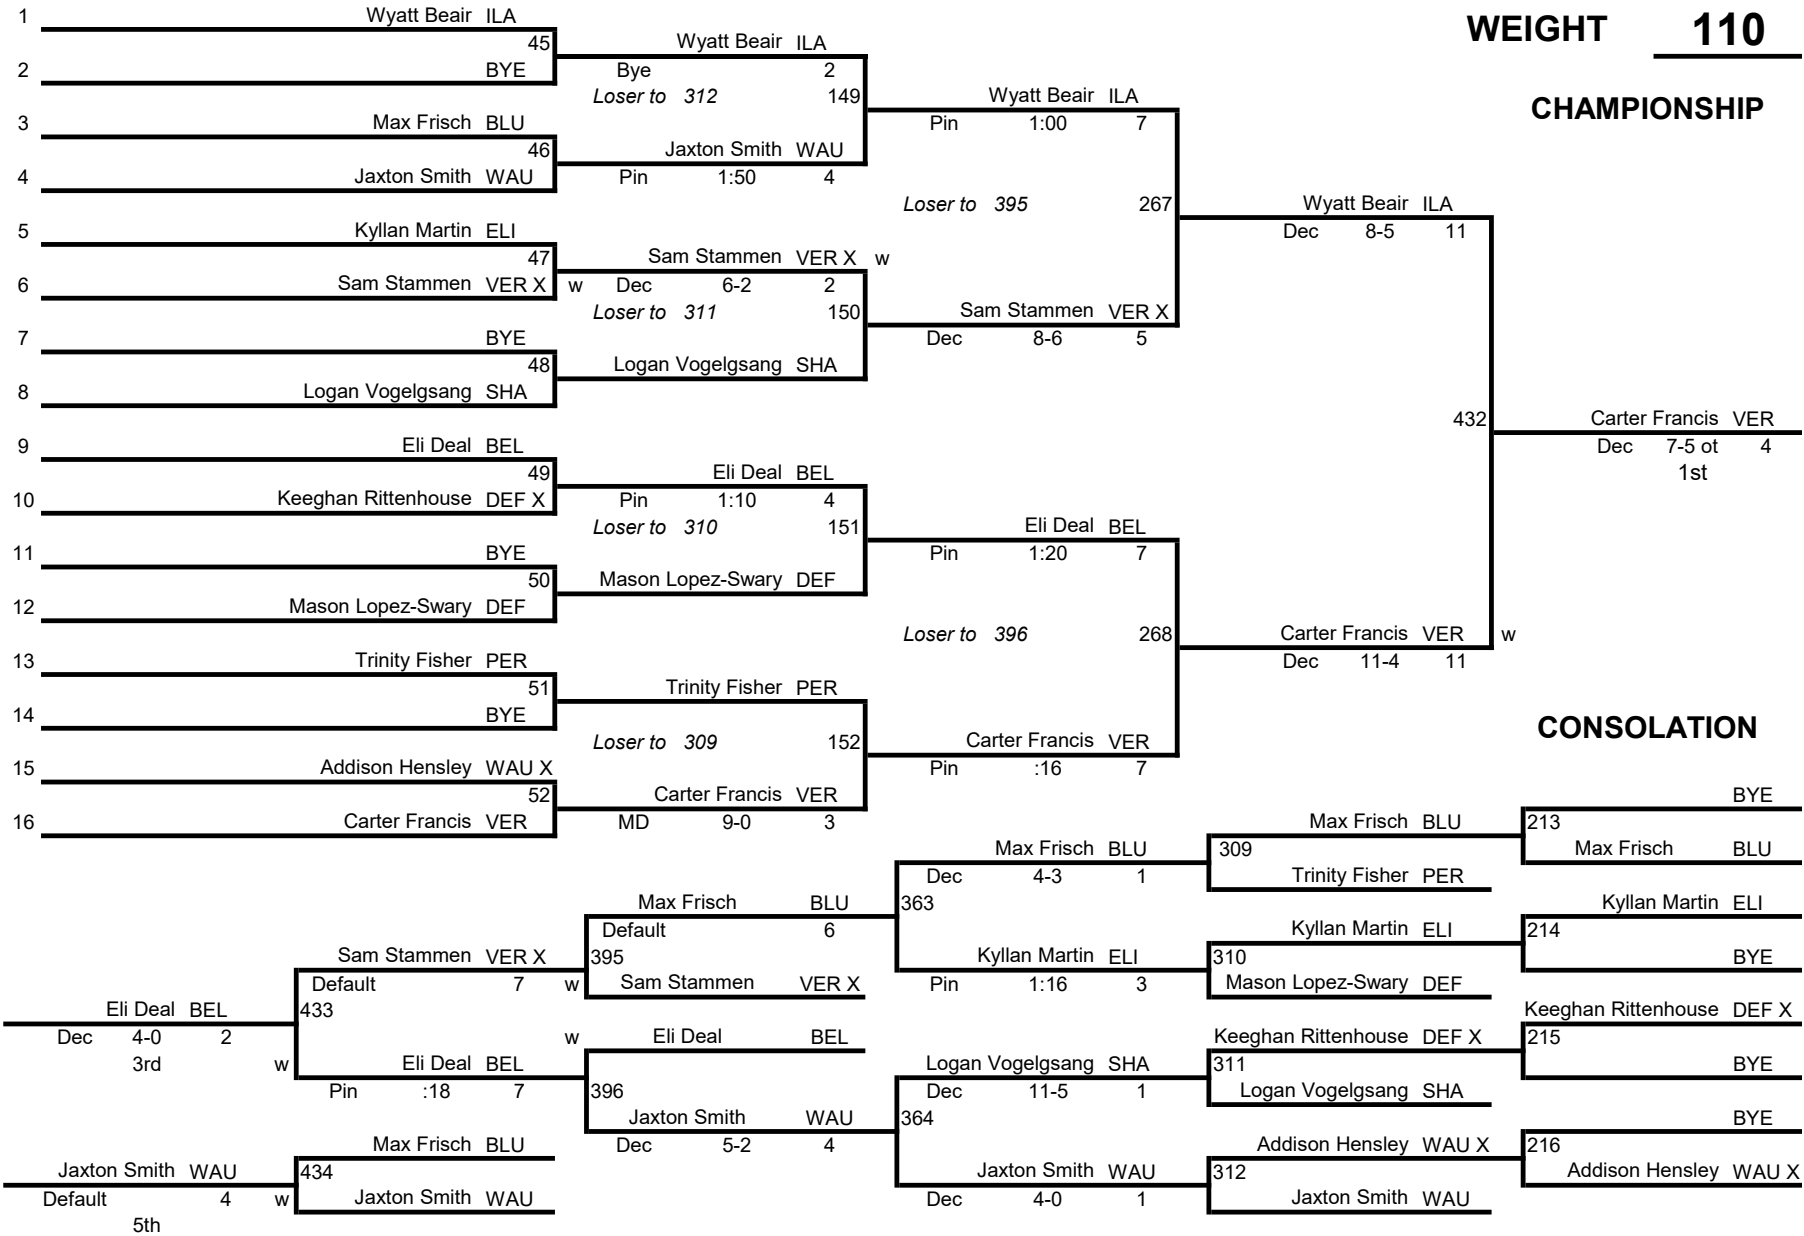

2024 MIDWEST WRESTLING CLASSIC

WEIGHT 92

CHAMPIONSHIP

2024 MIDWEST WRESTLING CLASSIC

WEIGHT 104

CHAMPIONSHIP

2024 MIDWEST WRESTLING CLASSIC

WEIGHT 110

CHAMPIONSHIP

2024 MIDWEST WRESTLING CLASSIC

WEIGHT 116

CHAMPIONSHIP

2024 MIDWEST WRESTLING CLASSIC

WEIGHT 122

CHAMPIONSHIP

2024 MIDWEST WRESTLING CLASSIC

WEIGHT 134

CHAMPIONSHIP

2024 MIDWEST WRESTLING CLASSIC

WEIGHT 150

CHAMPIONSHIP

2024 MIDWEST WRESTLING CLASSIC

WEIGHT 205

CHAMPIONSHIP