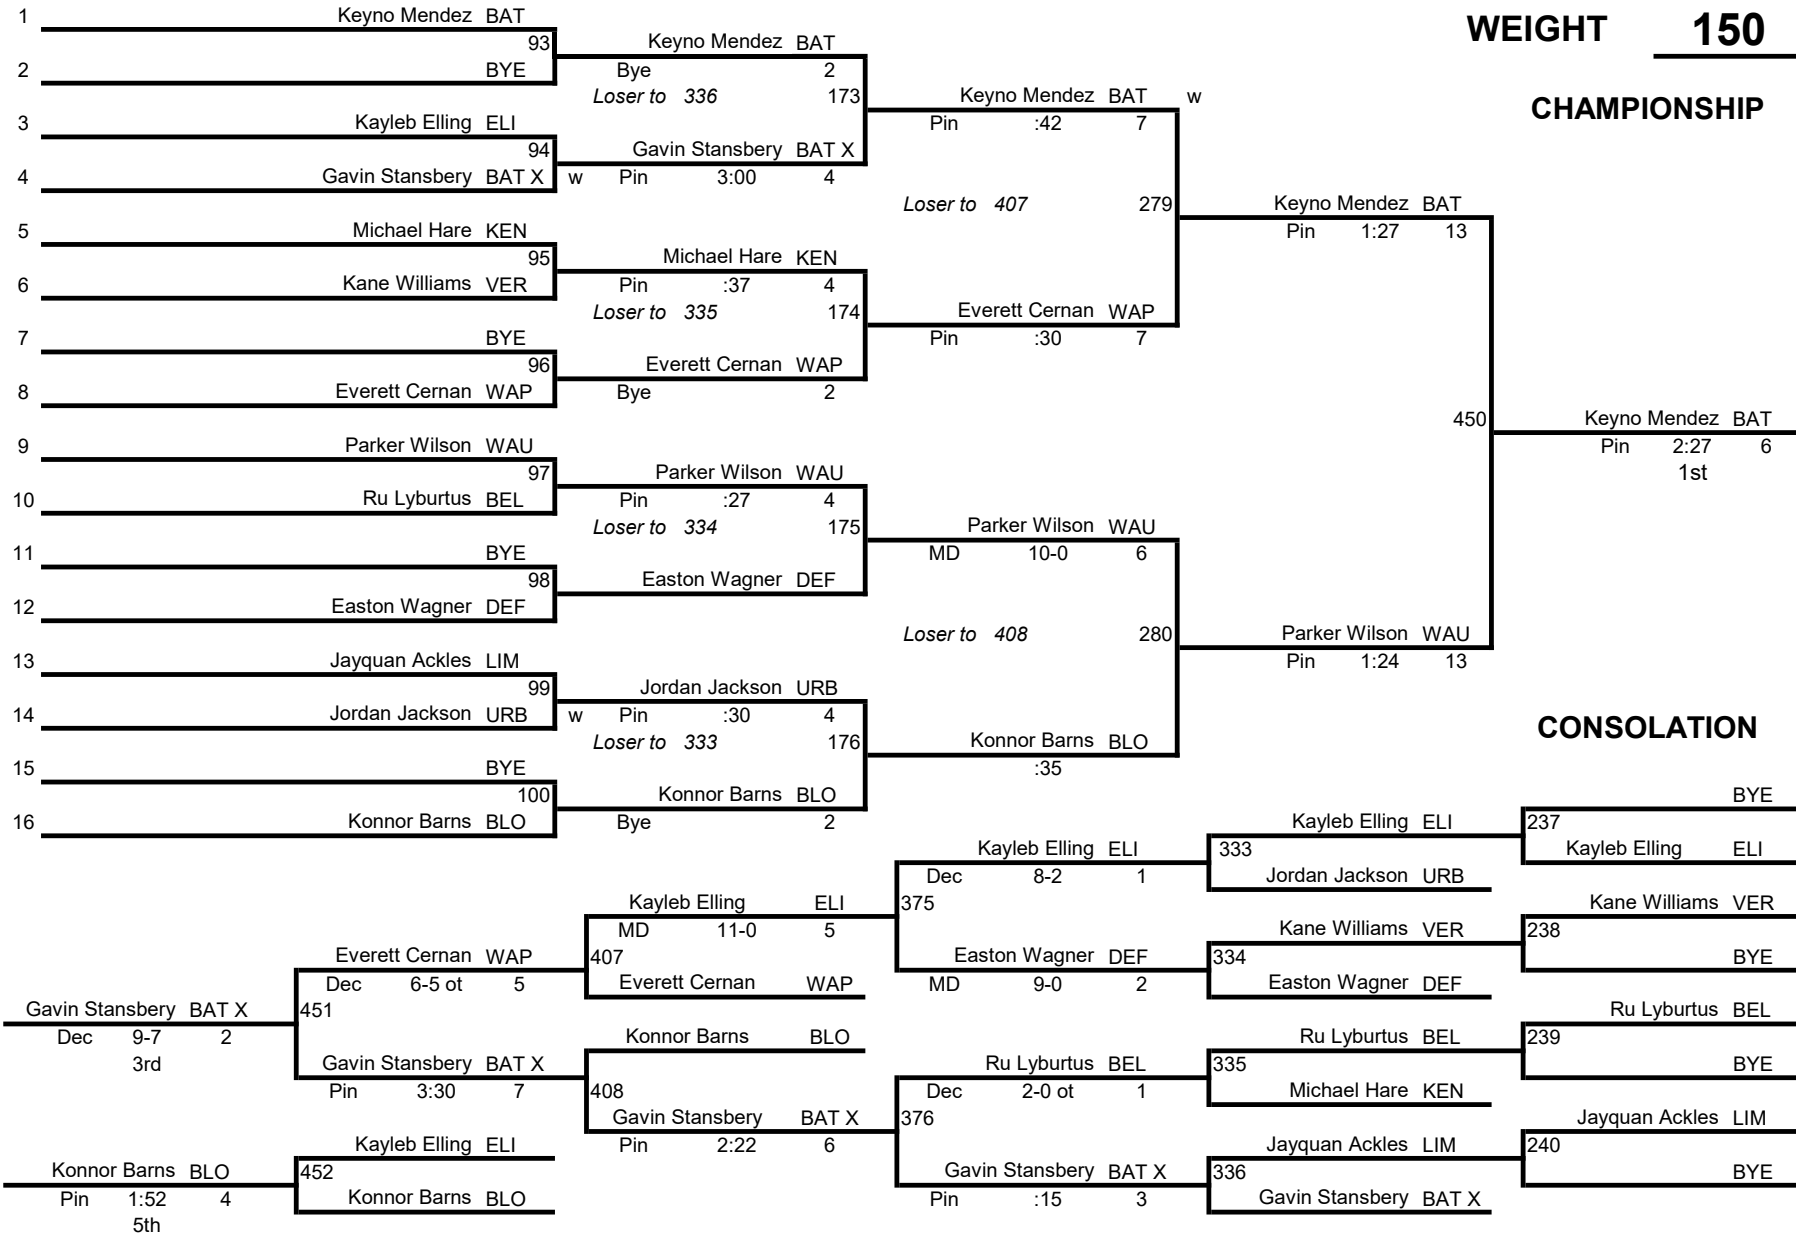

2024 MIDWEST WRESTLING CLASSIC

WEIGHT 92

CHAMPIONSHIP

2024 MIDWEST WRESTLING CLASSIC

WEIGHT 104

CHAMPIONSHIP

2024 MIDWEST WRESTLING CLASSIC

WEIGHT 110

WEIGHT 134

CHAMPIONSHIP

2024 MIDWEST WRESTLING CLASSIC

WEIGHT 150

CHAMPIONSHIP

2024 MIDWEST WRESTLING CLASSIC

WEIGHT 205

CHAMPIONSHIP